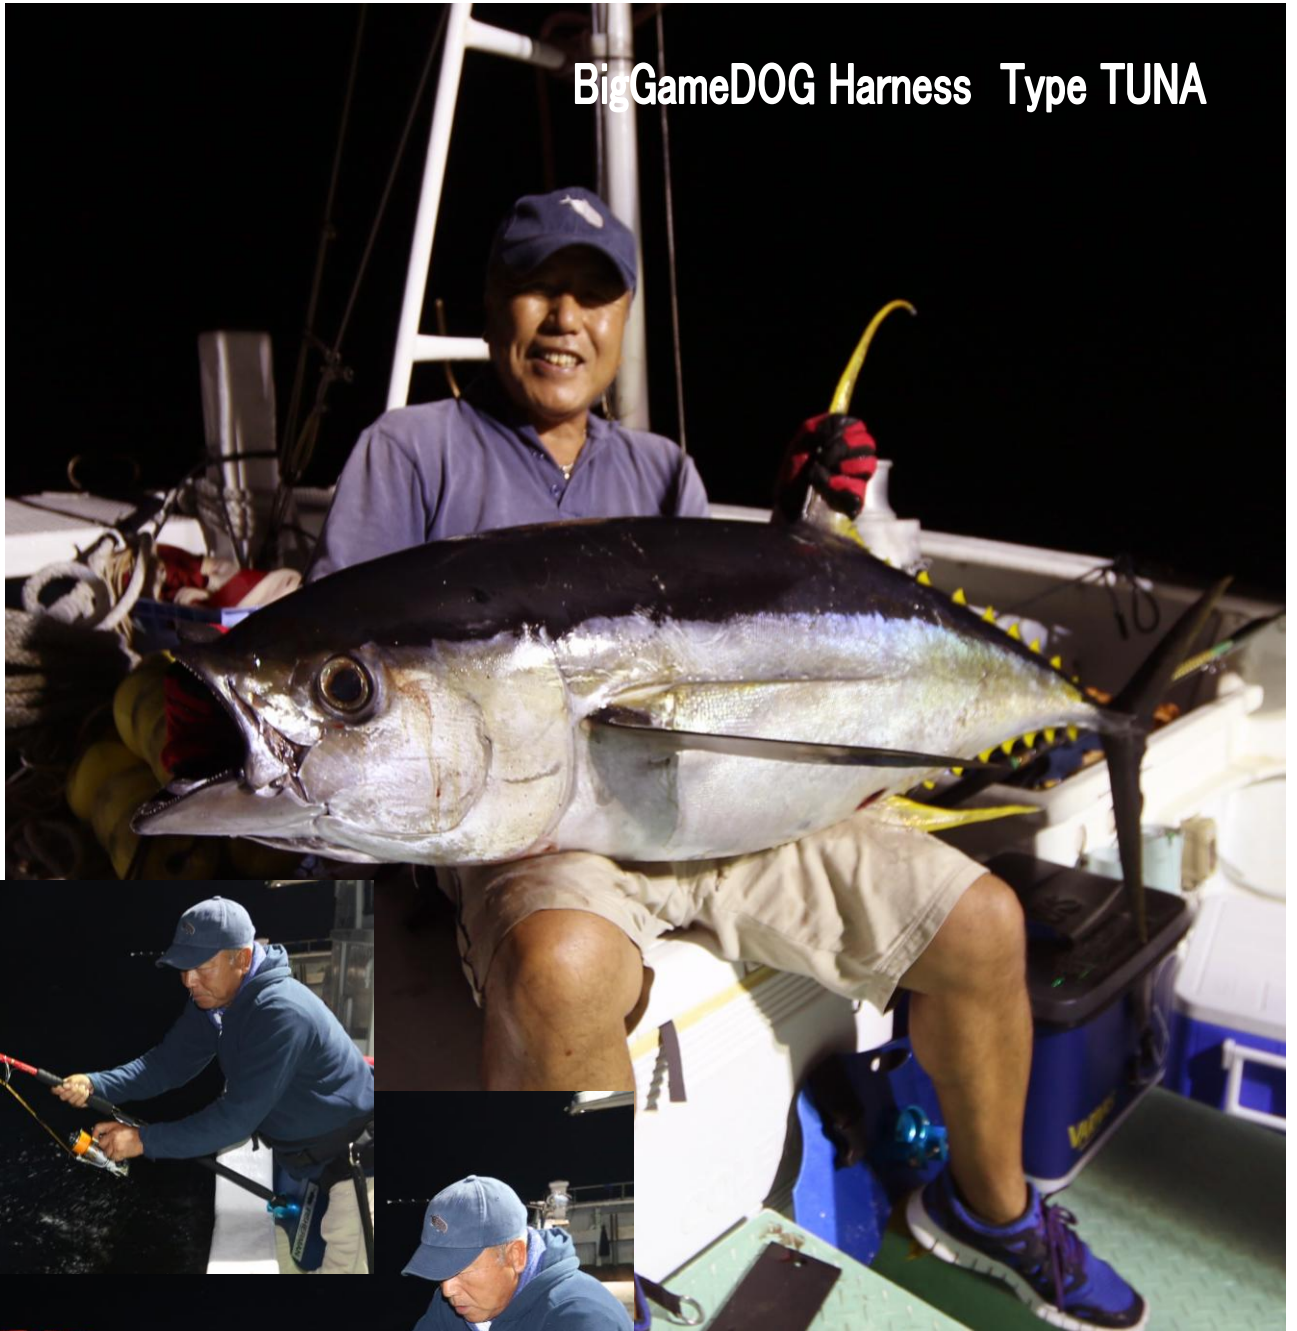

BigGame DOG Harness Type TUNA

DOG Harness Type TUNA Price ¥36.500-

FISHERMAN DOG Harness Type TUNA is harness for big game.

An angler's prolonged fight is assumed.

A plate color and a rod are received

and free combination is

possible for the color of a portion. 5 colors each

BigGameDOG Harness Type TUNA

BigGameDOG Harness Type TUNA

BigGameDOG Harness Type TUNA
FISHERMAN